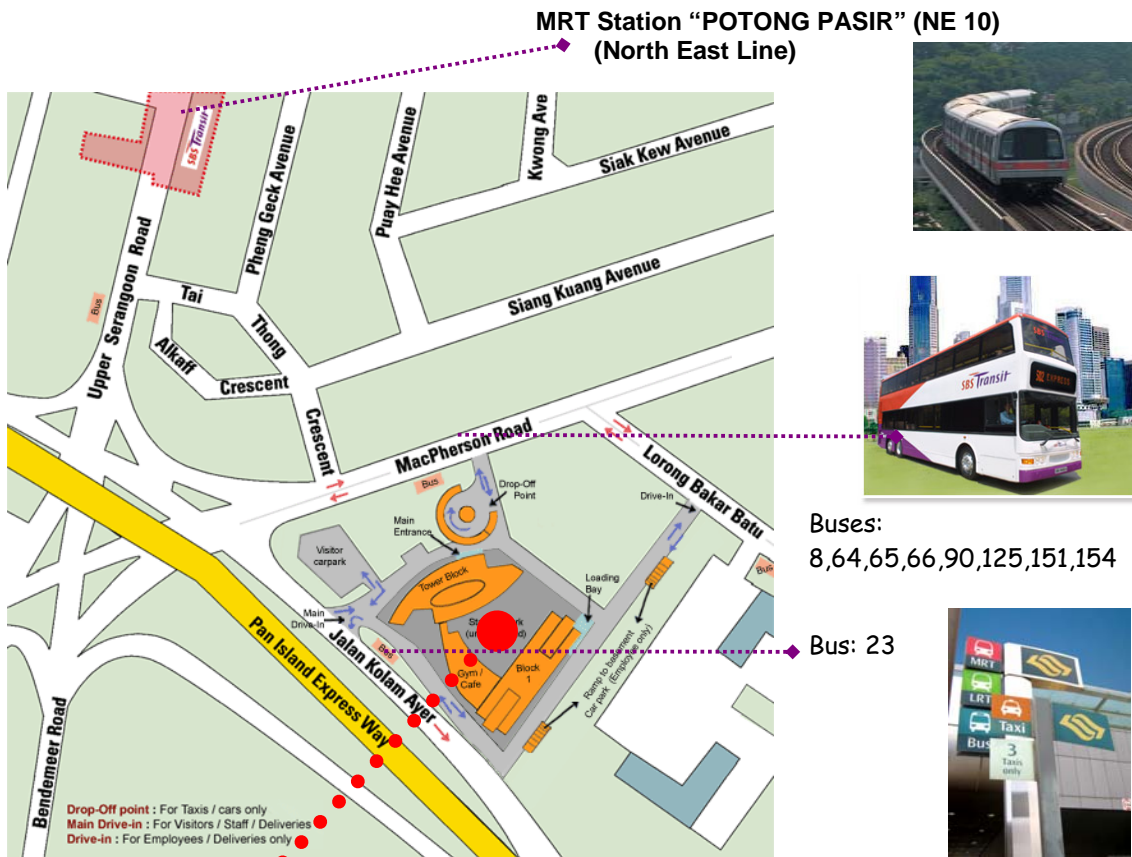

The Siemens Centre

Address:

The Siemens Center
60 MacPherson Road
Singapore 348615

Siemens Centre is located at MacPherson Road. The nearest MRT station is NE-10 Potong Pasir MRT, located along the North East line.

Buses available:

Buses arrive just directly in front of Siemens Centre. The bus services include 8, 64, 65, 66, 90, 125, 151, 154. Service 23 is available just beside the PIE Expressway.

We are here ● (The Main Entrance is where you can see the orange circle.)